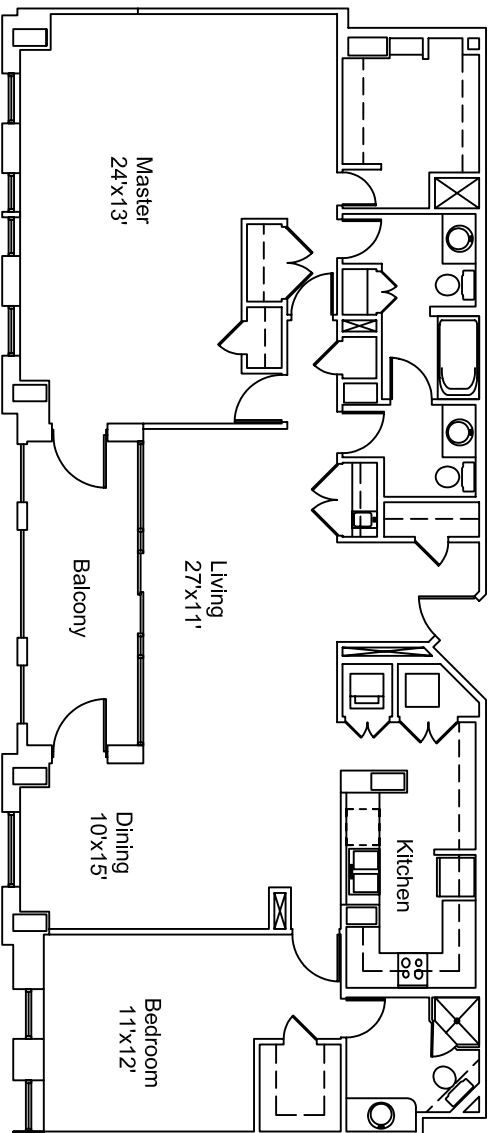

**DOWNTOWN  
LUXURY  
SUNDANCE  
WEST  
FORT WORTH  
RESIDENTIAL LIVING**

**SUNDANCE  
SQUARE**

**Unit C4**  
2 Bedroom, 2-1/2 Bath  
Approx Area: 1677 Sq.Ft.  
Suite Number: 907

**817-255-5700**  
[www.sundancesquaremanagement.com](http://www.sundancesquaremanagement.com)